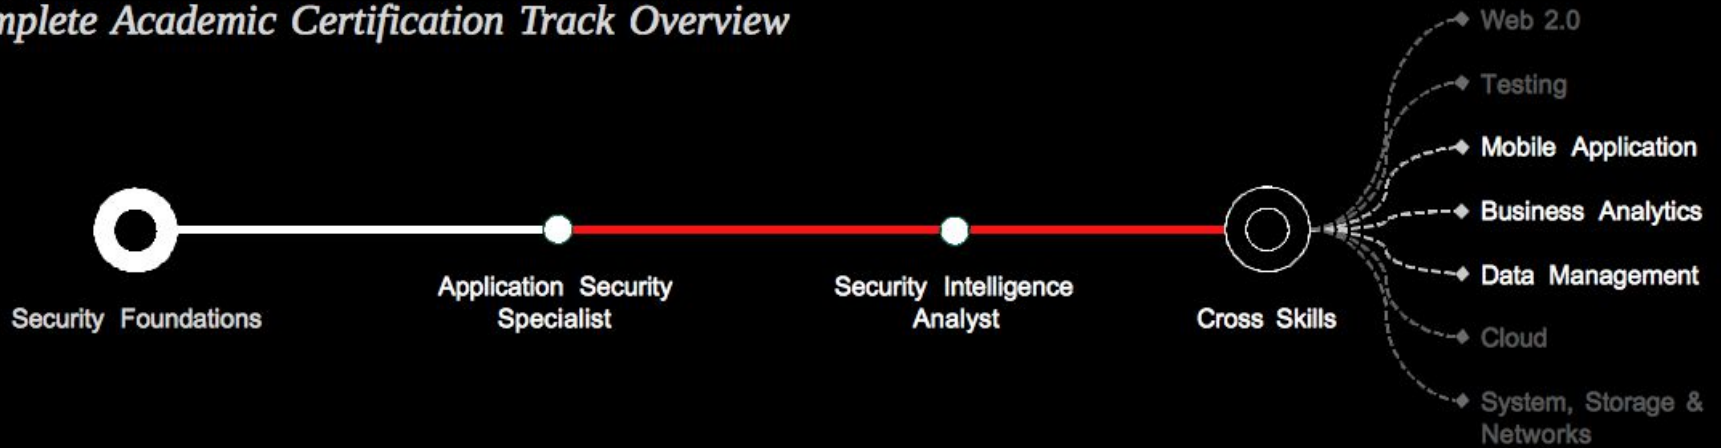

### IBM SOLUTION

#### IBM® QRadar® Security Intelligence Platform

Provides log management, event management, reporting and behavioral analysis for networks and applications.

QRadar includes the release of weekly threat intelligence feeds from **X-Force** and Network Anomaly Detection, designed to complement **SiteProtector IDS**, adding the collection and processing of NetFlow data, deep packet inspection (DPI), anomaly detection and behavior analysis for all supported event sources.

# Cyber Security Specialist

*Complete Academic Certification Track Overview*